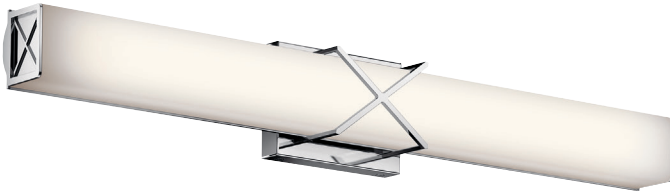

Trinsic™ LED

Finish: Chrome, Brushed Nickel | Glass: Satin Etched White

45656CHLED | Wall Sconce 12In
(1) 28W 3000 K, 90 CRI, 23 LPW, 4.5"W x 12"H
D + LED

45657CHLED | Linear Bath
(2) 24W 3000 K, 90 CRI, 55 LPW, 22"W x 4.5"H
D + LED

45658CHLED | Linear Bath
(3), 39.5W, 3000 K, 90 CRI, 55 LPW, 32"W x 4.5"H
D + LED

NEW

45656NILED | Wall Sconce
(1) 28W 3000 K, 90 CRI, 18 LPW, 4.5"W x 12"H
D + LED

NEW

45657NILED | Linear Bath
(2) 24W 3000 K, 90 CRI, 52 LPW, 22"W x 4.5"H
D + LED