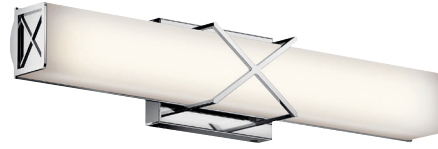

Trinsic™ LED

Finish: Chrome, Brushed Nickel | Glass: Satin Etched White

45656CHLED | Wall Sconce 12In
(1) 28W 3000 K, 90 CRI, 23 LPW, 4.5"W x 12"H
D + LED

45657CHLED | Linear Bath
(2) 24W 3000 K, 90 CRI, 55 LPW, 22"W x 4.5"H
D + LED

45658CHLED | Linear Bath
(3), 39.5W, 3000 K, 90 CRI, 55 LPW, 32"W x 4.5"H
D + LED

NEW

45656NILED | Wall Sconce
(1) 28W 3000 K, 90 CRI, 18 LPW, 4.5"W x 12"H
D + LED

NEW

45657NILED | Linear Bath
(2) 24W 3000 K, 90 CRI, 52 LPW, 22"W x 4.5"H
D + LED